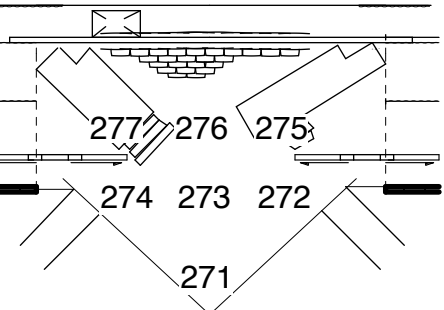

HELL IN HIGH WATER

FRT ^ (R3206)

XL --> (R3206)

XL <-- (R3206)

Blue Temp (R83)

BX v (R3208)

BX D --> (Scrl)

BX D <-- (Scrl)