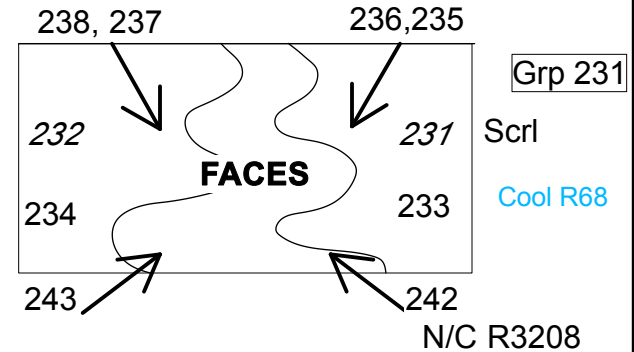

(R42,L201,R384)
Red,Cool,Blue
Cool R3202 241,240,239 Warm R304