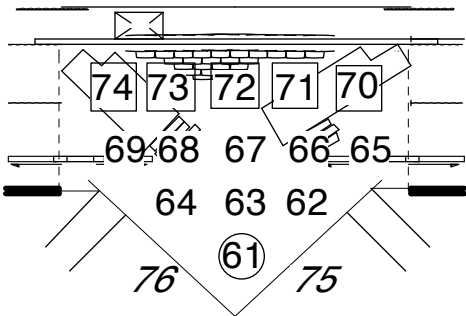

HELL IN HIGH WATER

FRT ^ (R3206)

XL --> (R3206)

XL <-- (R3206)

Blue Temp (R83)

BX v (R3208)

BX D --> (Scrl)

BX D <-- (Scrl)