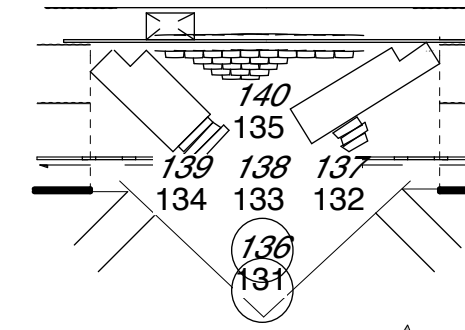

Frnt Diag (R304)