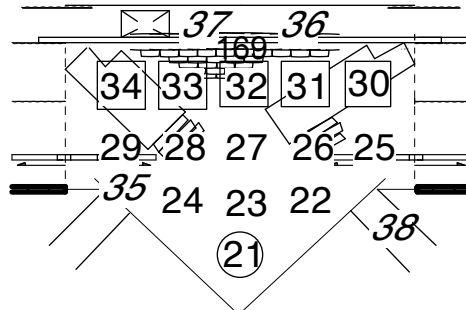

HELL IN HIGH WATER

FRT ^ (R3206)

XL --> (R3206)

XL <-- (R3206)

Blue Temp (R83)

BX v (R3208)

BX D --> (Scrl)

BX D <-- (Scrl)