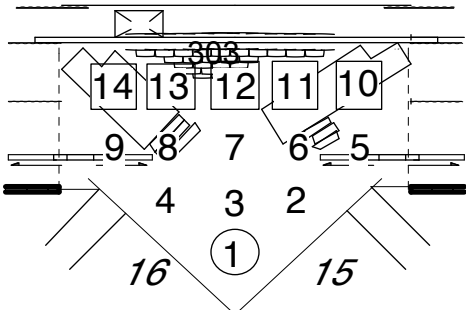

HELL IN HIGH WATER

FRT ^ (R3206)

XL --> (R3206)

XL <-- (R3206)

Blue Temp (R83)

BX v (R3208)

BX D --> (Scrl)

BX D <-- (Scrl)