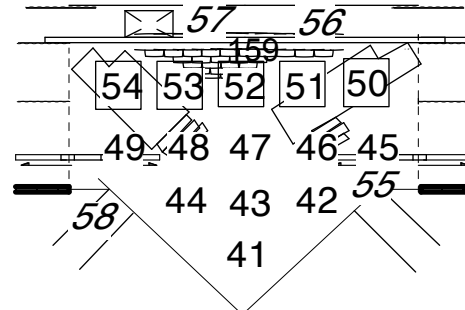

HELL IN HIGH WATER

FRT ^ (R3206)

XL --> (R3206)

XL <-- (R3206)

Blue Temp (R83)

BX v (R3208)

BX D --> (Scrl)

BX D <-- (Scrl)