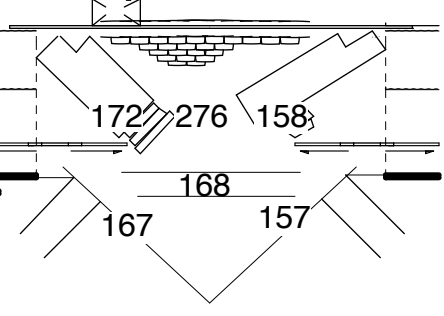

Film Fx Rain

Specials