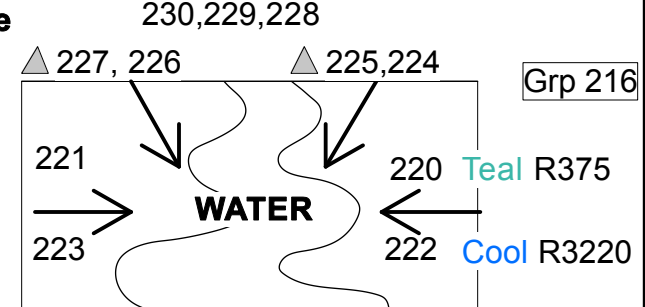

Fogger 405

Hazer 406

Strobe 198

(R3202,R304,R384)

Cool,Wrm,Blue

Rotate

216,
217

BLASTS

(Bway Scroll)